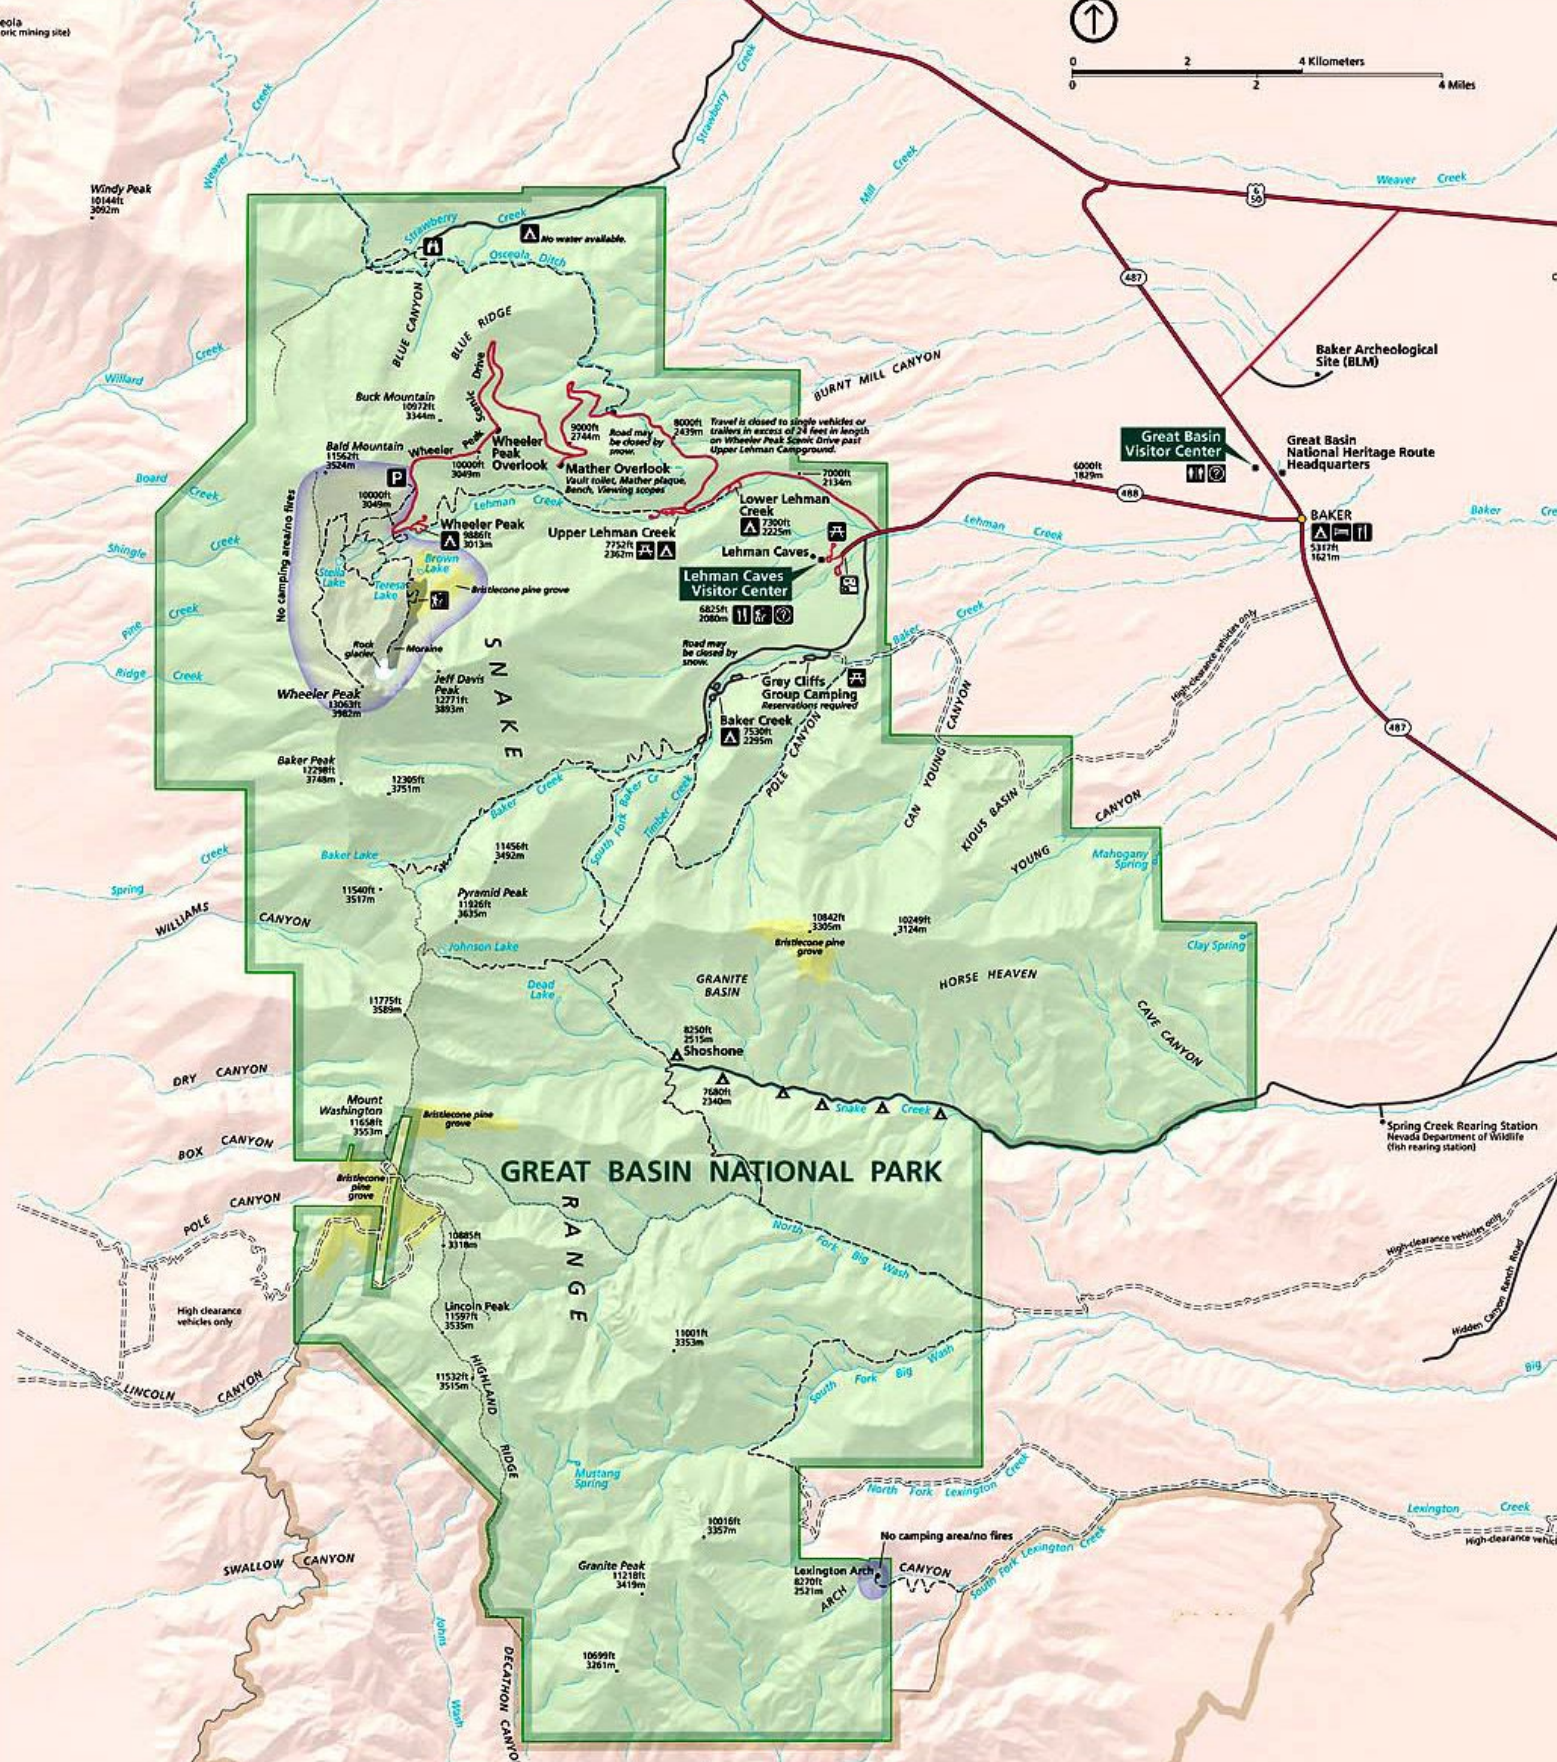

ceola
storic mining site

Windy Peak
10144ft
3092m

Bald Mountain
11562ft
3524m

Wheeler Peak
13063ft
3981m

Wheeler Peak
12271ft
3833m

Jeff Davis Peak
12771ft
3893m

Wheeler Peak
13063ft
3981m

Baker Peak
12298ft
3748m

Pyramid Peak
11926ft
3635m

Mount Washington
11658ft
3553m

Pyramid Peak
11926ft
3635m

Johnson Lake

Dead Lake

11775ft
3589m

10885ft
3318m

Lincoln Peak
11597ft
3535m

11532ft
3515m

Granite Peak
12181ft
3419m

10699ft
3261m

Lexington Arch
8270ft
2521m

10016ft
3057m

8000ft
2439m

7000ft
2134m

7200ft
2225m

6825ft
2080m

7200ft
2225m

8250ft
2515m

7680ft
2340m

10842ft
3325m

10249ft
3124m

Baker Archeological Site (BLM)

Great Basin Visitor Center