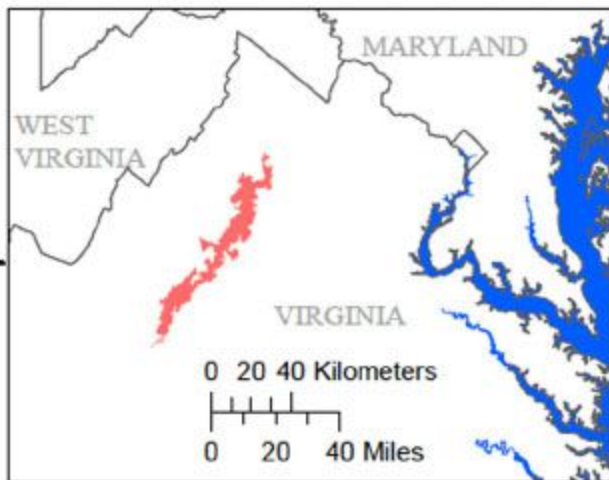

79°W

78°30'W

Copyright©Maps-online.org

38°20'N

Explanation

Bedrock geology